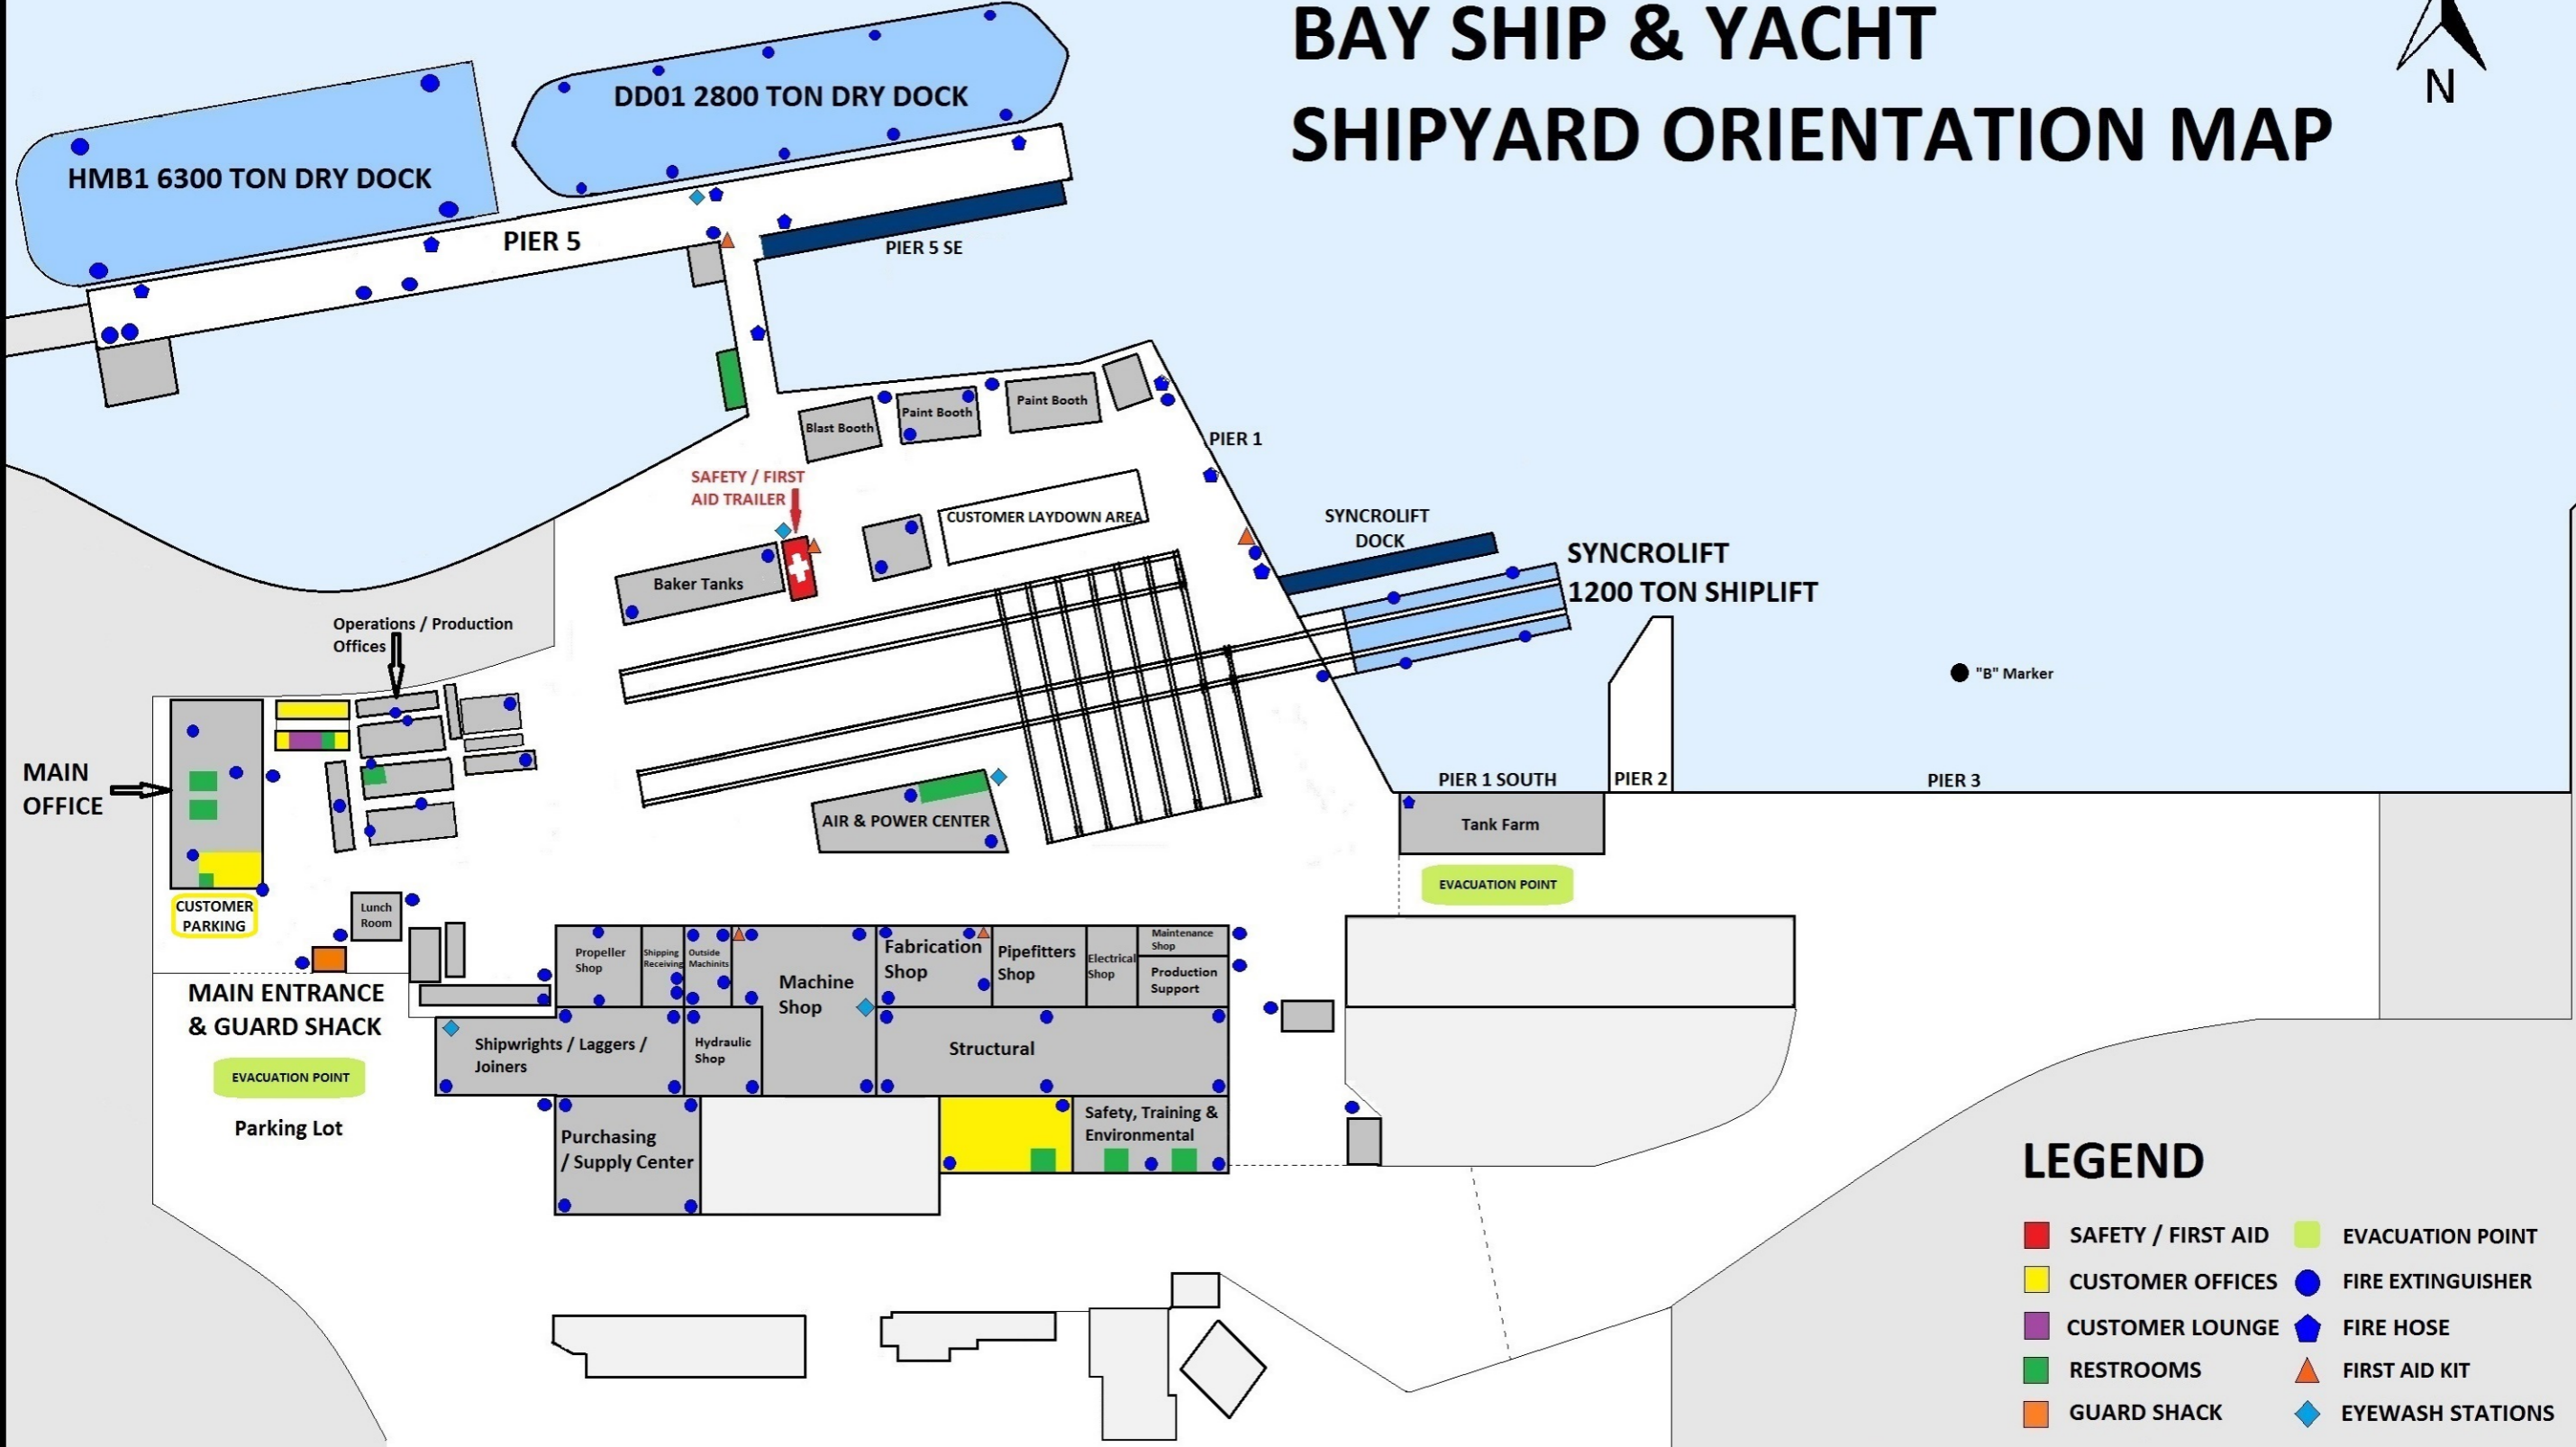

BAY SHIP & YACHT SHIPYARD ORIENTATION MAP

LEGEND

- SAFETY / FIRST AID
- EVACUATION POINT
- CUSTOMER OFFICES
- FIRE EXTINGUISHER
- CUSTOMER LOUNGE
- ◆ FIRE HOSE
- RESTROOMS
- ▲ FIRST AID KIT
- GUARD SHACK
- ◆ EYEWASH STATIONS